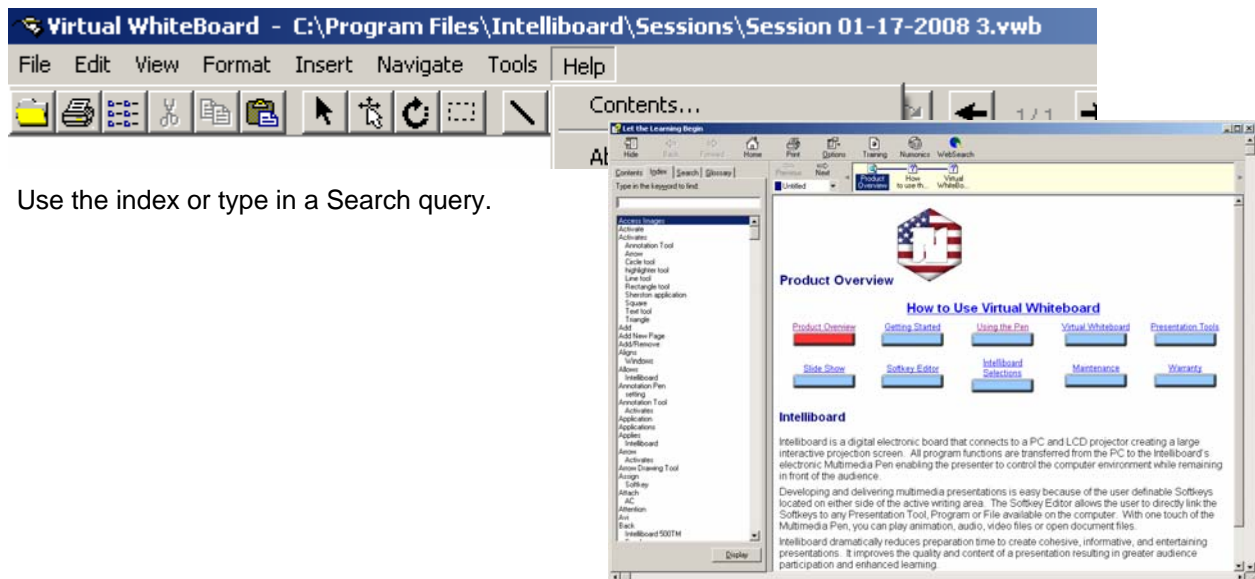

Use the index or type in a Search query.