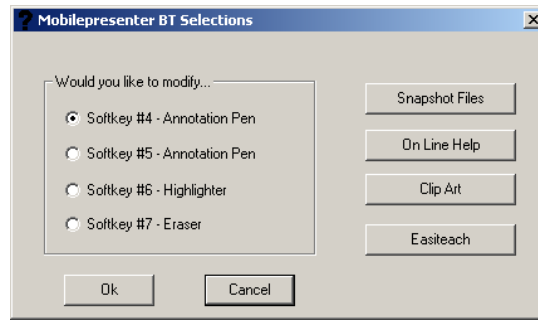

Or, click the **?** Softkey on the Intellistate and choose On-Line Help