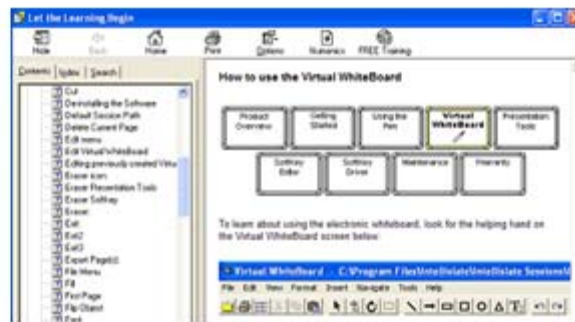

Launch your virtual whiteboard application and use the Help drop-down menu. Click Contents

Use the index or type in a Search query.

Select the How to Use Virtual Whiteboard topic and then hover your cursor over the toolbar icons for a description of each tool.