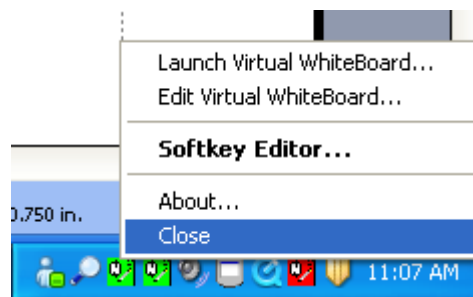

Select the How to Use Virtual Whiteboard topic and then hover your cursor over the toolbar icons for a description of each tool.

Right click the Numonics Intellislate icon in your system tray and select Softkey Editor. Then click the On-Line Help button.